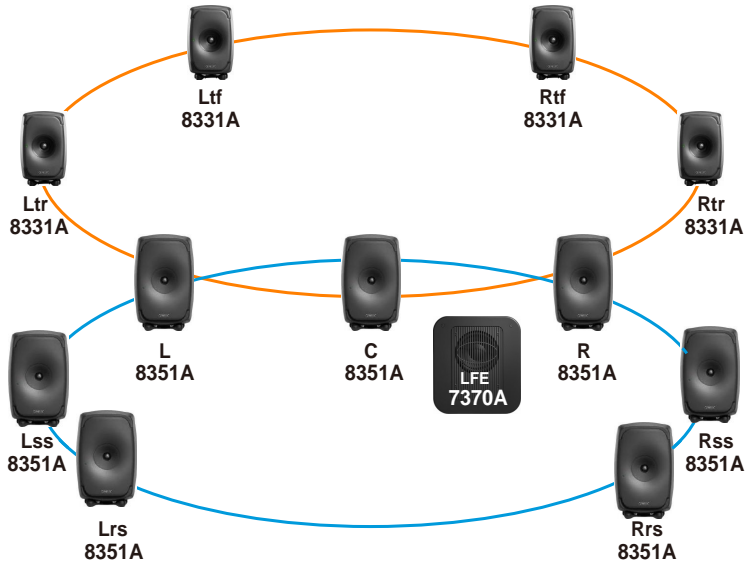

# Loud Speaker System Dolby Atmos 7.1.4 by GENELEC

# System